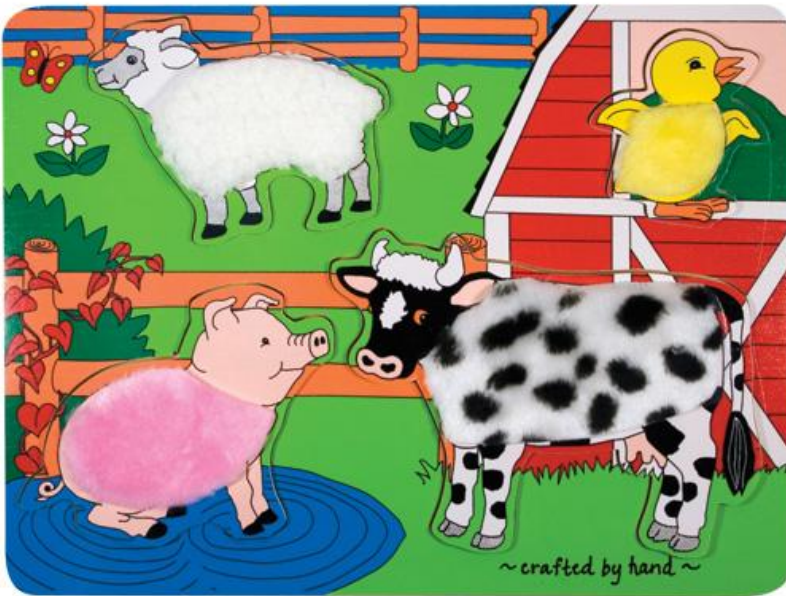

Available in the following themes:

- Farm
- Zoo
- Transport
- Nursery Rhymes
- Band

Touch & Feel Puzzles

Age: 2+

Material: High quality wooden puzzle with durable material

Description:

Available in the following themes:

- Farm Fuzzy
- Pets
- Zoo

Floor Puzzles

Interlocking

Age: 3+

Material: High quality hand crafted wooden product with non-toxic coatings

Description:

Available in:

Bugs floor puzzle (24 pieces)

Available in:

- Farm Friends
- Vehicle Fun

Magnetic Catch/Tow Puzzles

Age: 3+

Material: High quality hand crafted wooden product with non-toxic coatings

Description: Colourful and fun artwork brings new life to these much-loved, creative magnetic games! A wonderful creative way to develop fine motor skills