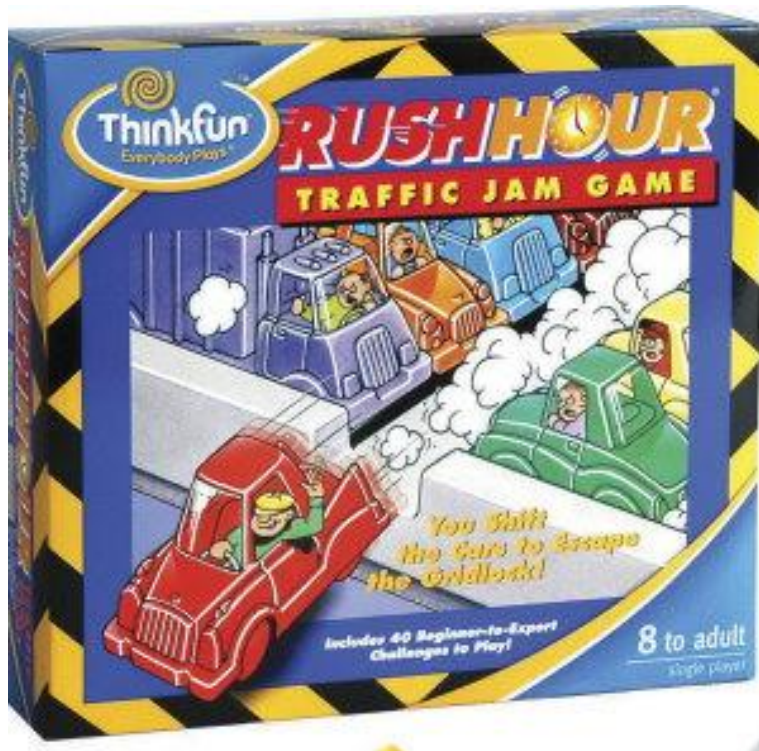

Rush Hour Games

Rush Hour

Age: 8+ years

Description:

Rush Hour is the 3D traffic-jam puzzle game, where gridlock reigns, and only the smart people who can avoid road rage will escape from the rush hour! All you have to do is to slide your little red car around the 15 other vehicles and escape the jam. Sounds easy? You may think so initially but there are 40 fun challenges for you to master!

Rush Hour Jnr

Age: 6 – 8 years

Description:

It is the perfect game for children that love cars. This collection of police car, fire truck, bus and jeep along with the game board and challenges make up the perfect game for family time.

Safari Rush Hour

Age: 6+

Description:

This is the wild and hairy version, set in the African savannah, and you must maneuver a trapped Safari Rover around the lions, tigers and elephants in the jungle to make it safely off the board