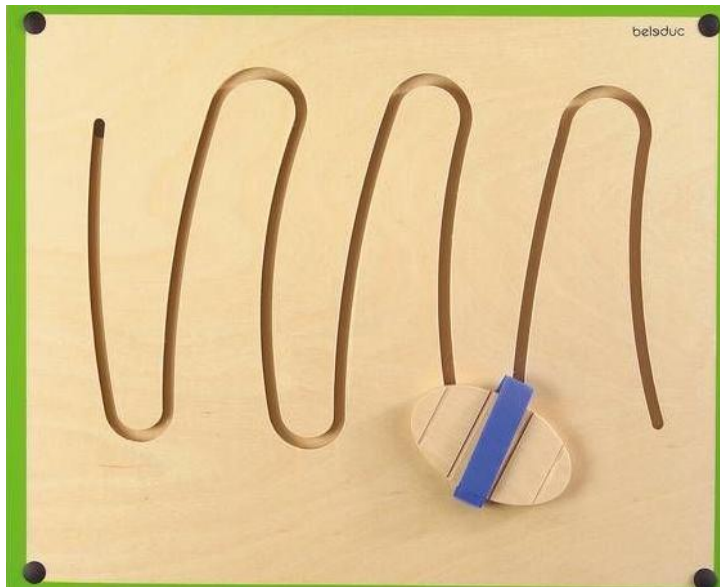

Wall toys

Labyrinth

Butterfly

Berge

Description:

These sliding wall toys are a challenge both to test children's dexterity and also their powers of observation. The object is to find the right way and move the disk from the starting point to the end points