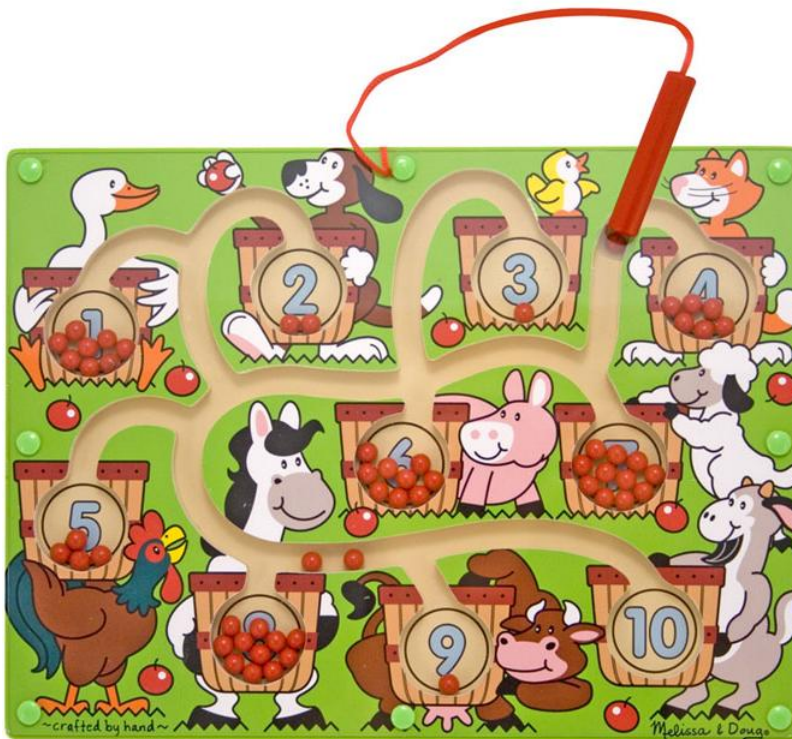

Magnetic Maze Puzzles

Age: 3+

Material: High quality hand crafted wooden product with non-toxic coatings

Description:

Guide the colourful balls around the board using the attached magnetic wand. Clear cover means there's nothing to lose!

Available in:

Magnetic number maze

Magnetic colour maze

Maze Puzzles

Age: 3+

Material: High quality hand crafted wooden product with non-toxic coatings

Description:

Sliding pieces won't get lost