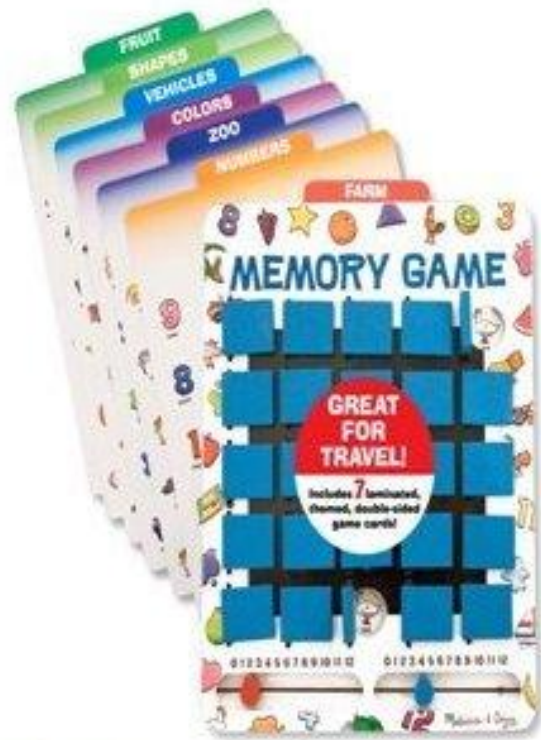

Memory Game

Age: 5+

Material: High quality hand crafted wooden product with non-toxic coatings

Description: This came includes 7 laminated, double-sides, game cards