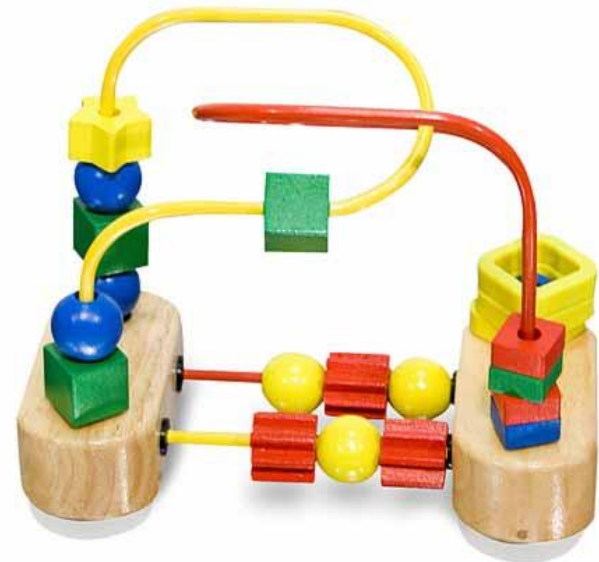

Age: 18 months +

Material: High quality durable wooden products with non-toxic coating

Description:
Counting station with numerous activities to ensure hours of fun and learning