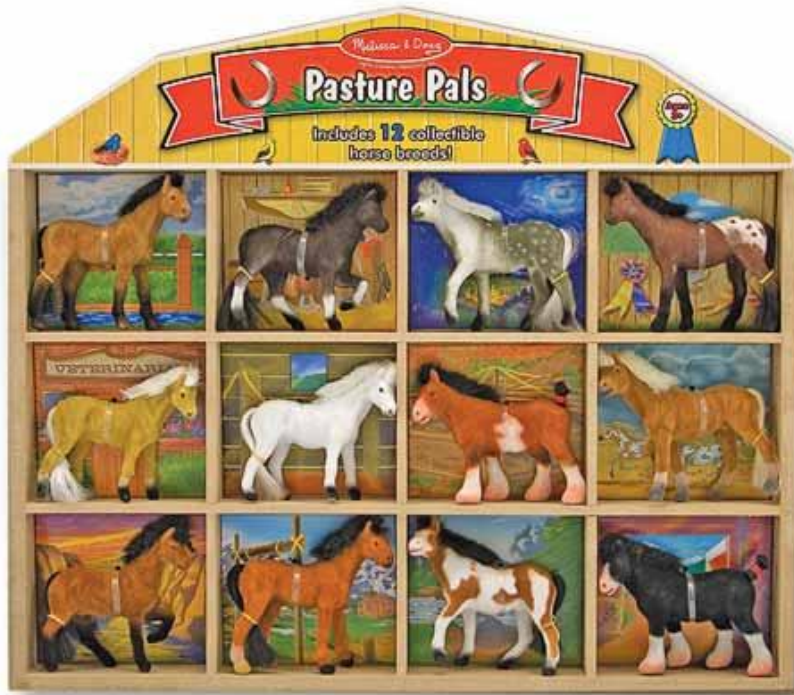

Various hand puppets available

Discovery Magic Set

Age: 6+

Description: Abracadabra! Fantastic wooden set includes four easy-to-master tricks for beginners. Young magicians will improve their confidence and fine motor skills as they amaze family and friends with exciting tricks and illusions. 12 piece magician set

Shape Sorting Clock

Features wooden blocks that fit into matching slots, plus moving clock hands!

Pound and Roll Tower

Round wooden balls that roll down the tower when hit with wooden hammer

Pound-a-Peg

Wooden hammer and pegs in board

Horses – pasture pals

Age: 3+

Material: High quality non-toxic coatings

Description:

This wooden organiser includes twelve velvety textured horses with realist manes and tails! Each horse is in its own compartment in the wooden barn shaped crate. An informative identification key is included.

Decorate your own

Age: 3+

Material: High quality hand crafted wooden product with non-toxic coatings

Description:

- Princess Tiara DYO
- Princess Mirror
- Heart Box
- Wooden Butterfly Chest
- Treasure Chest
- Princess Mirror
- Crown Name Plaque
- Picture Frame
- Wooden Fashion Dolls
- Race Car Bank DYO
- Wooden Train DYO
- Race Car DYO
- Wooden Princess Wand
- Much, much more