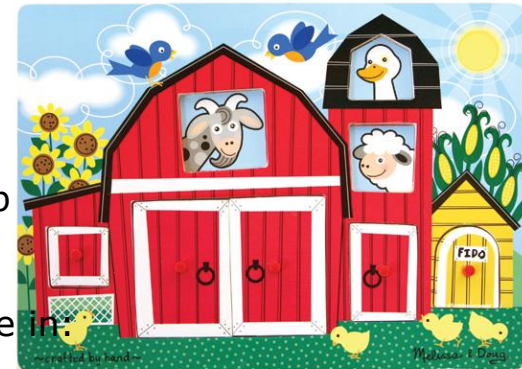

These wooden peg puzzles offer many opportunities for fun, learning and creative thinking. See-inside and Peek-a-Boo puzzles conceal colorful pictures under each piece, while Mix-'n-Match puzzles allow children to interchange the pieces and form their own wacky creations!

Mix-'n-Match available in:

- Pets
- Zoo
- Farm
- Fish colours
- Vehicles
- Princess Dress-up
- Ballerina Dress-up
- Girl Dress-up

See inside available in:

- Alphabet
- Shapes

Peek-A-Boo available in:

- Farm

Cube Puzzles

Age: 3+

Material: High quality hand crafted wooden product with non-toxic coatings

Description:

Unique illustrated cubes can be rotated to make six different, playful puzzles. A terrific value!

Available in:

- Farm
- Pets

Chunky Puzzles

Age: 2+

Material: High quality hand crafted wooden product with non-toxic coatings

Description:

These innovative puzzles feature thick, chunky wooden pieces that fit neatly into the puzzle board and can also stand up for pretend play. Full color pictures under pieces!