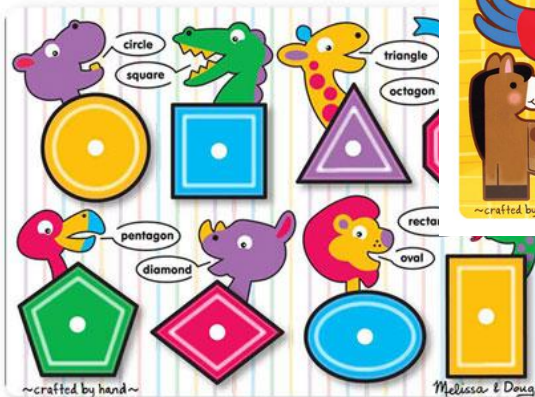

Magnetic Maze Puzzles

Age: 3+

Material: High quality hand crafted wooden product with non-toxic coatings

Description:

Guide the colourful balls around the board using the attached magnetic wand. Clear cover means there's nothing to lose!

These wooden peg puzzles offer many opportunities for fun, learning and creative thinking. See-inside and Peek-a-Boo puzzles conceal colorful pictures under each piece, while Mix-'n-Match puzzles allow children to interchange the pieces and form their own wacky creations!

Mix-'n-Match available in:

- Pets
- Zoo
- Farm
- Fish colours
- Vehicles
- Princess Dress-up
- Ballerina Dress-up
- Girl Dress-up

See inside available in:

- Alphabet
- Shapes

Peek-A-Boo available in:

- Farm

Cube Puzzles

Age: 3+

Material: High quality hand crafted wooden product with non-toxic coatings

Description:

Unique illustrated cubes can be rotated to make six different, playful puzzles. A terrific value!