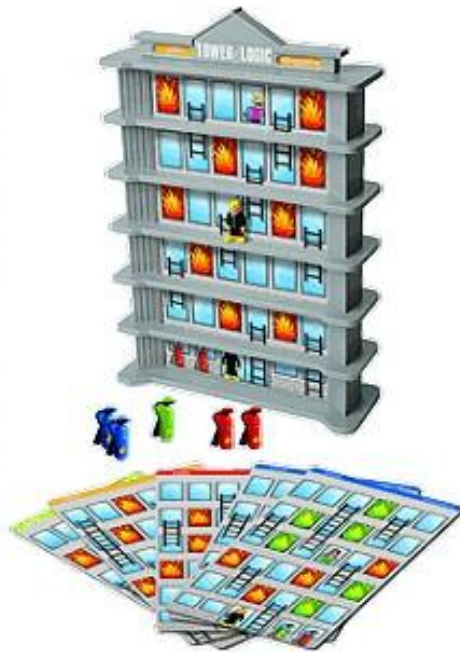

Great for home or travel and hours of fun!

Stimulate:

Visual Perception

Sequencing

Fine motor skills – hand-eye-coordination

Box size: 24cm x 8cm x 24cm

Weight: 1kg

Serpentiles

Comes with a handy storage bag!

Stimulate:

Visual Perception

Sequencing

Fine motor skills – hand-eye-coordination

Sensory Perception - Touch

Box size: 14cm x 5cm x 24cm

Weight: 350g