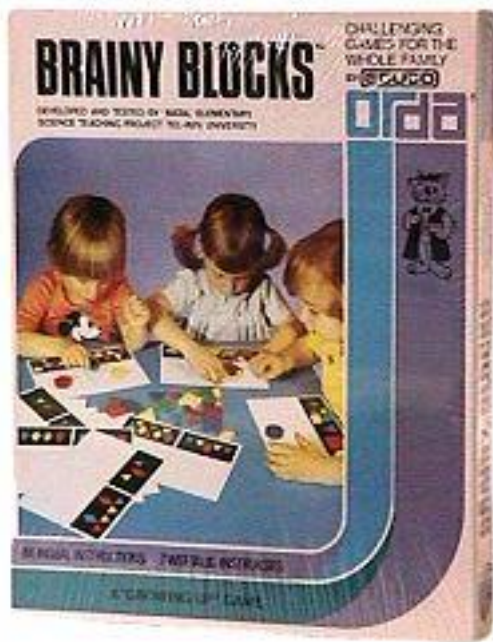

Brainy Blocks

Age: 3 – 12 years

Description:

This imaginative color coordination and shape recognition game will keep children happily occupied for hours

Stimulate:

Visual Perception – Analysis and synthesis

Visual Perception – Discrimination

Spatial Awareness – Position in space

Also available: Extra shapes for Brainy Blocks