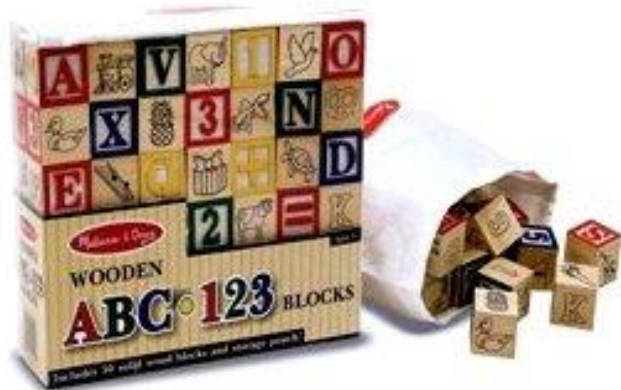

Link-a-Lot

Age : 3+

Dimensions: Diameter 2.6 cm

80 pcs + 10 clips

Description:

With interlocks at both sides, these brightly colored plastic tubes form circles and curves. Clips are applied to connect the tubes at different places.

ABC Blocks

Wooden ABC/ 123 Blocks

Age: 3+

Material: Wood

Description:

This sturdy and durable 50 piece classically styled alphabet blocks provide added features to help teach the alphabet, numbers and colors to enter school well-prepared.

Soft ABC Blocks

Age: 1+

Material: Multi textured soft blocks

Description:

Eye-catching colors and hand-embroidered details adorn this adorable set of three plush blocks. These multi-textured blocks jingle and store neatly in a handy carry case