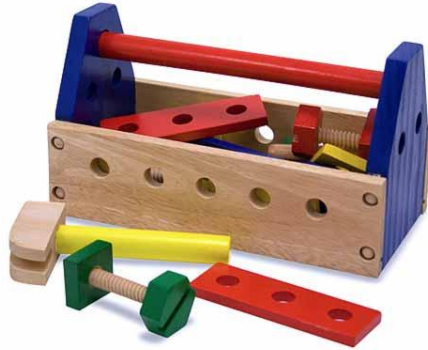

Classic Wooden Toys