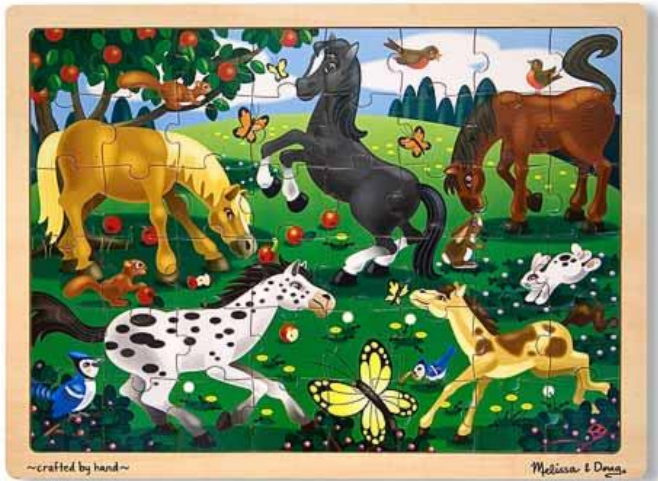

Sound Blocks

Age: 2+

Material: High quality hand crafted wooden product with non-toxic coatings

Description:

Trigger a realistic sound by placing pieces correctly next to one another

2 Pieces, six puzzles

Available in:

- Farm
- Vehicles

Wooden Jigsaw Puzzles

Age: 3+

Material: High quality hand crafted wooden puzzle in frame and with non-toxic coatings

Description:
Various pieces wooden jigsaw puzzles

12 Pieces available in:

- On the farm
- Playful Pets
- On the Go
- Construction Site
- And much more

24 Pieces available in:

- African Plains
- Prehistoric Sunset
- Under the Sea
- Woodland Princess
- And much more

Wooden Jigsaw Puzzles

Age: 3+

Material: High quality hand crafted wooden puzzle in frame and with non-toxic coatings

Description:
Various pieces wooden jigsaw puzzles

48 Pieces available in:

- Fairy tale castle
- Pirate adventure
- Frolicking Horses
- Rainforest
- Fairy fantasy
- And much more